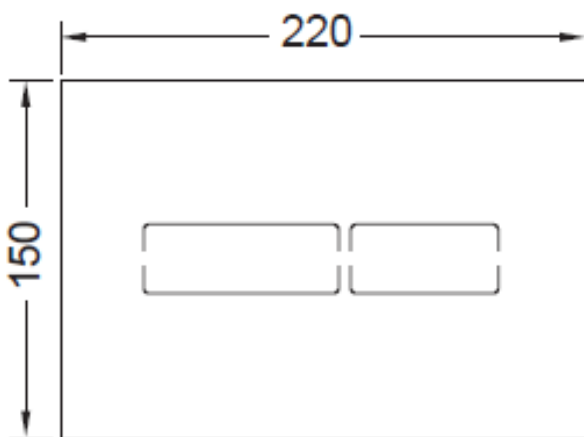

TECELUX MINI PUSH PLATE (9.240.961)

TECE
close to you

Features:
Sentouch Activated Flush
(Power Required)

Suitable for use with:
9.041.021 Standard Pedestal Cistern
9.300.055 Standard Wall Hung Cistern

Sheeting Requirements (Prior to tiling):
Standard Mount - 18mm non flex board
Flush Mount - 25mm non flex board

Note:
Flush mounting requires
TECE Flush Mount Kit which is sold separately
Black - 9.240.647

Proudly imported and distributed by
Gro Agencies Pty Ltd
Unit 2 / 37 Howe St, Osborne Park, WA, 6017
P 08 9446 3288 E info@groagencies.com.au W www.groagencies.com.au

gro
agencies