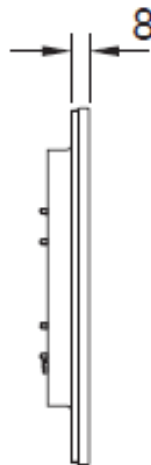

TECELUX MINI PUSH PLATE (9.240.961)

TECE
close to you

Features:
Sentouch Activated Flush
(Power Required)

Suitable for use with:
9.041.021 Standard Pedestal Cistern
9.300.055 Standard Wall Hung Cistern

Sheeting Requirements (Prior to tiling):
Standard Mount - 18mm non flex board
Flush Mount - 25mm non flex board

Note:
Flush mounting requires
TECE Flush Mount Kit which is sold separately
Black - 9.240.647

Proudly imported and distributed by
Gro Agencies Pty Ltd
Unit 2 / 37 Howe St, Osborne Park, WA, 6017
P 08 9446 3288 E info@groagencies.com.au W www.groagencies.com.au