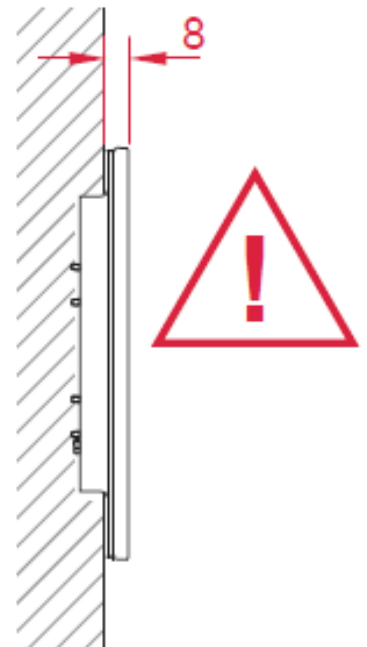

TECELUX MINI PUSH PLATE (9.240.961)

TECE
close to you

Features:
Sentouch Activated Flush
(Power Required)

Suitable for use with:
9.041.021 Standard Pedestal Cistern
9.300.055 Standard Wall Hung Cistern

Sheeting Requirements (Prior to tiling):
Standard Mount - 18mm non flex board
Flush Mount - 25mm non flex board

Note:
Flush mounting requires
TECE Flush Mount Kit which is sold separately
Black - 9.240.647

Proudly imported and distributed by
Gro Agencies Pty Ltd
Unit 2 / 37 Howe St, Osborne Park, WA, 6017
P 08 9446 3288 E info@groagencies.com.au W www.groagencies.com.au